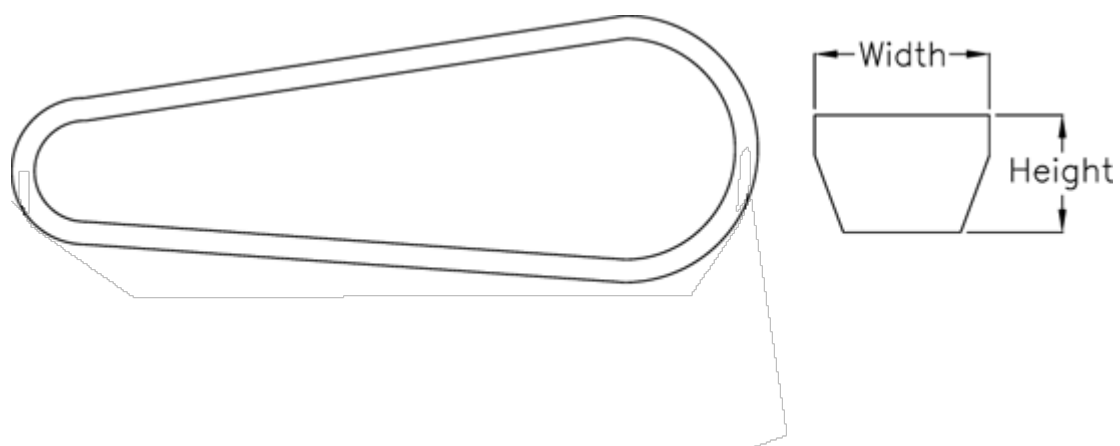

# Data Sheet

Article number: 601962662800  
Description: Gates V-belt SPB 2800 Ld 2800  
DELTA NARROW

## Measures

---

Datum length =	2800
Height =	13
Width =	16